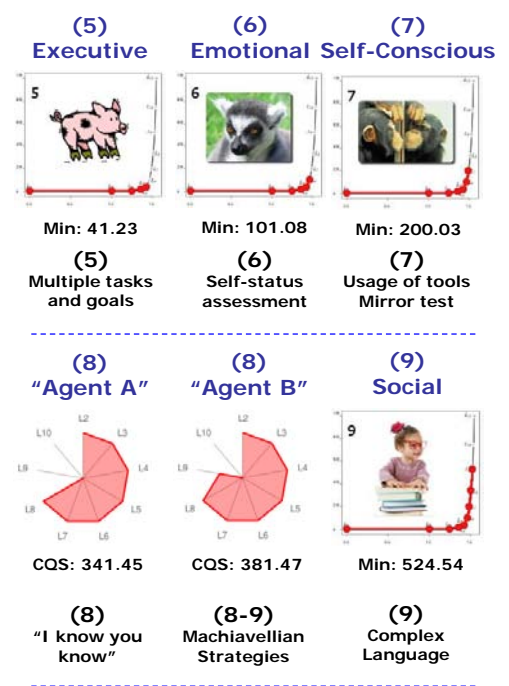

## ConsScale

### A Cognitive Scale Inspired on Consciousness

Raúl Arrabales, Agapito Ledezma and Araceli Sanchis

Cognitive Calculator: <http://www.conscious-robots.com/conscale>